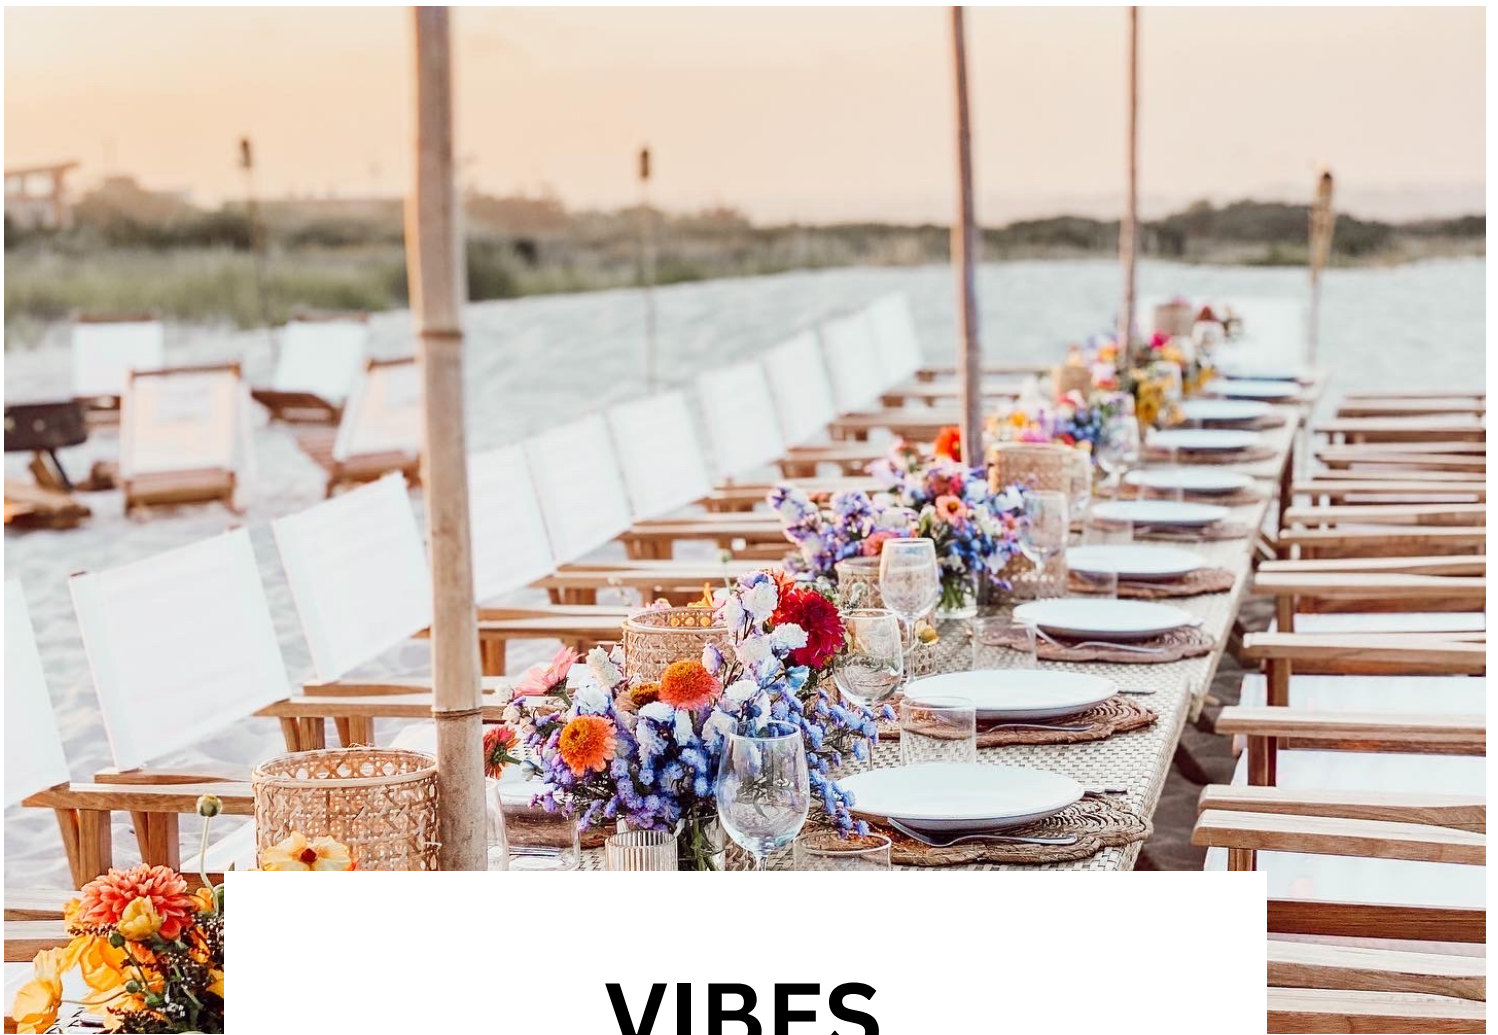

VIBES

A COLLECTION OF
COLLECTIONS